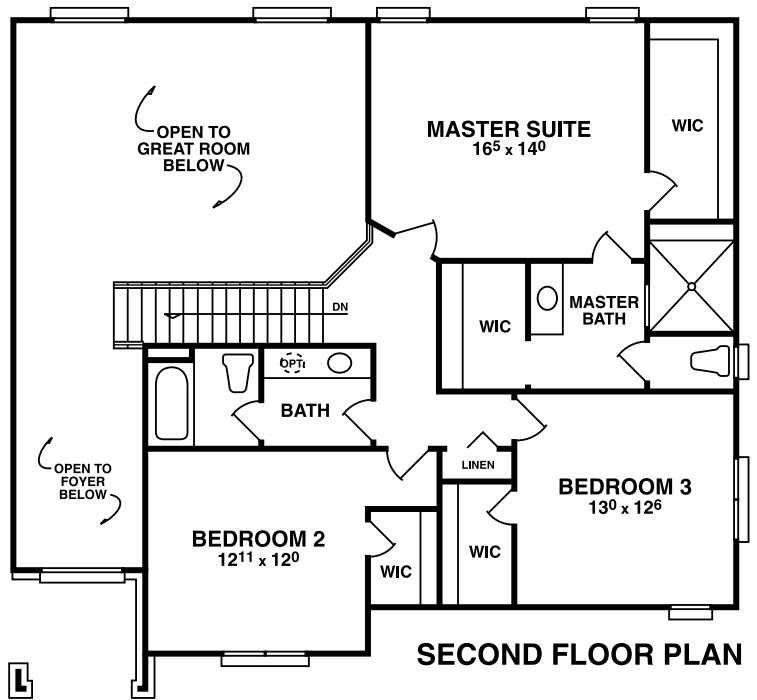

THE CLARISSA
 3 Bedroom Colonial
 approx. 2300 sf

\$ _____

(810) 397-3803

THE CLARISSA
3 Bedroom Colonial
approx. 2300 sf

Elevation A

Elevation B