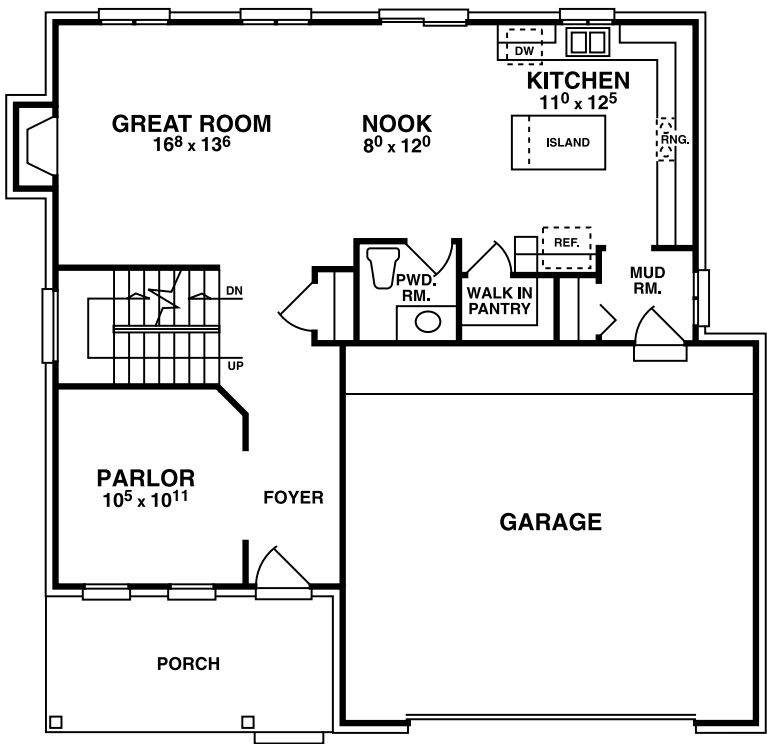

THE DANA
 4 Bedroom Colonial
 approx. 2150 sf

Elevation A

FIRST FLOOR PLAN

SECOND FLOOR PLAN