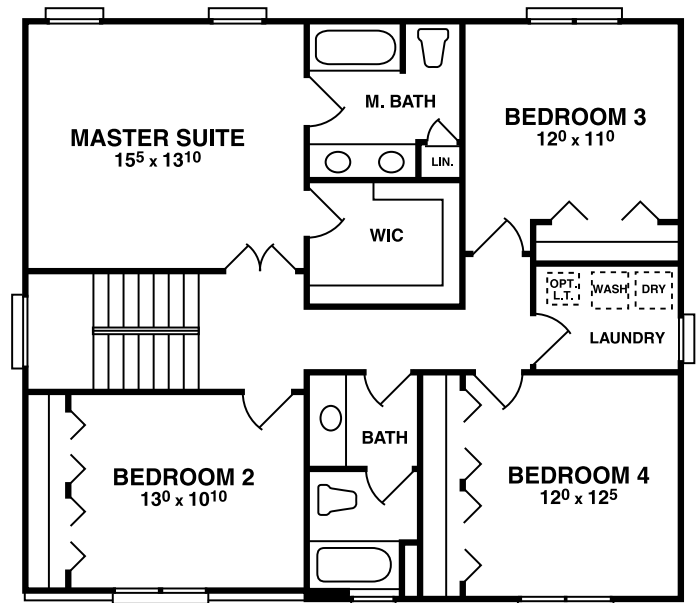

THE DANA
 4 Bedroom Colonial
 approx. 2150 sf

Elevation A

FIRST FLOOR PLAN

SECOND FLOOR PLAN