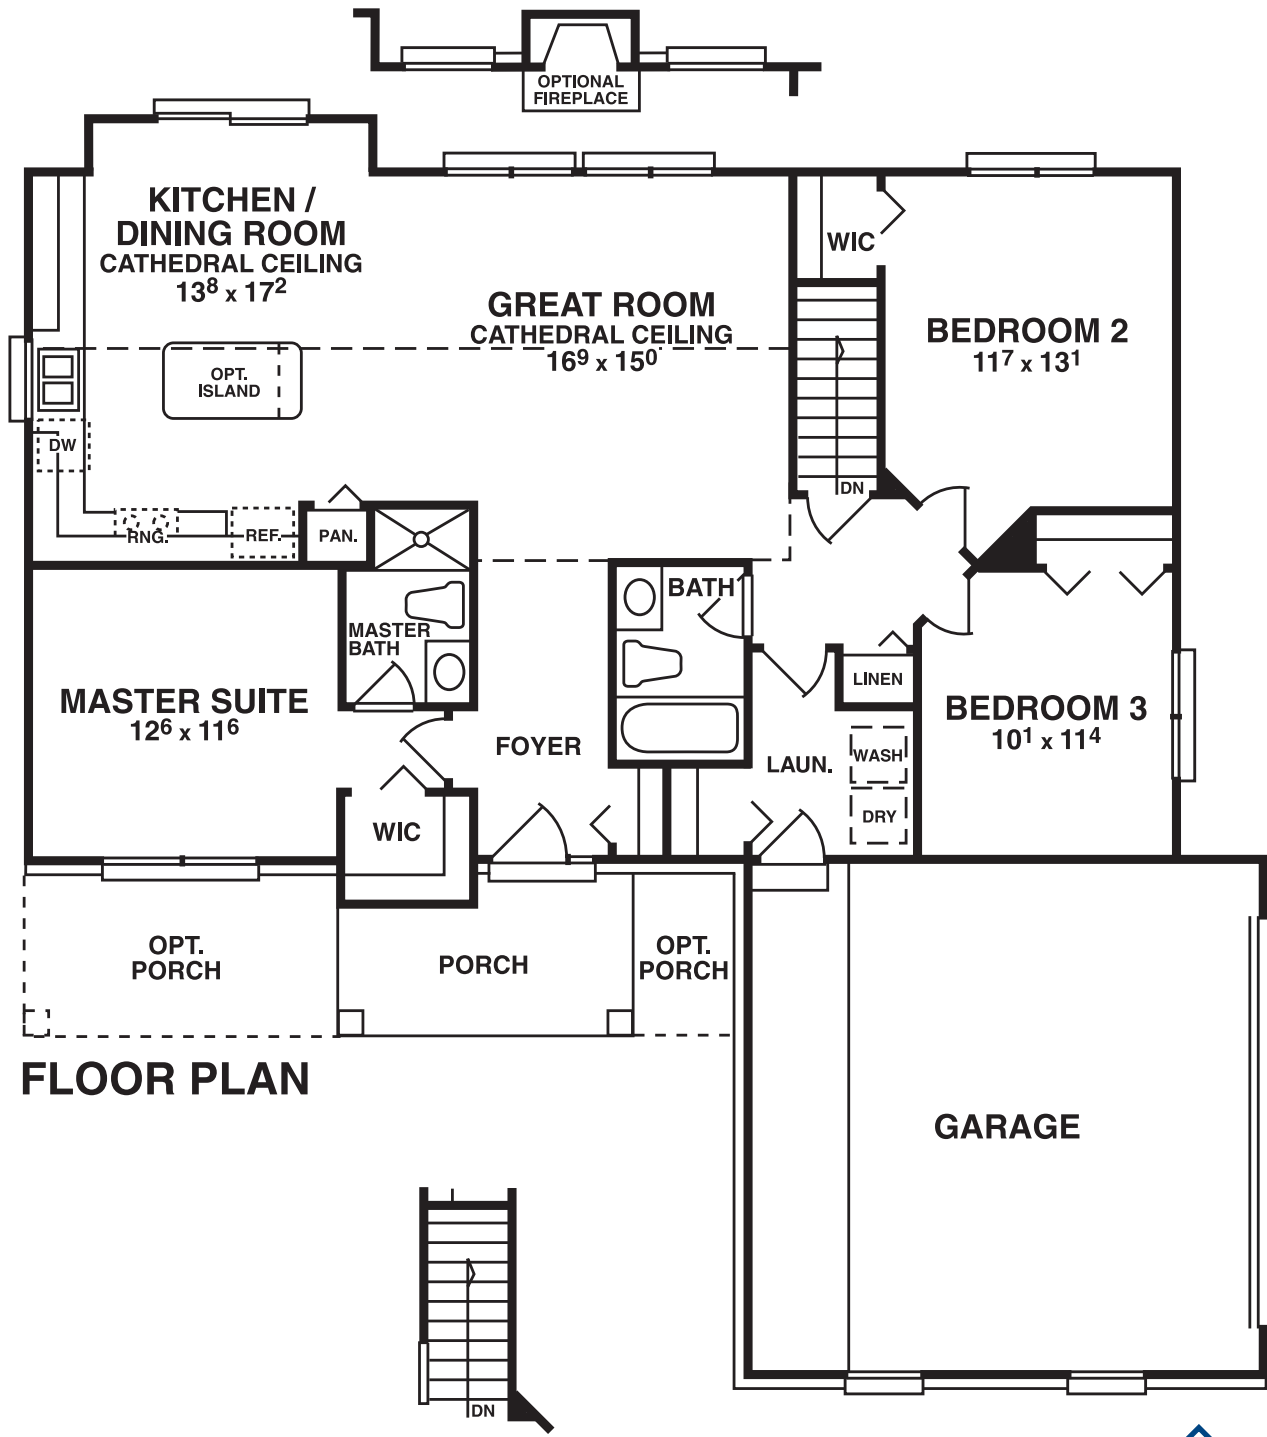

**THE NEST**  
 3 Bedroom Ranch  
 approx. 1350 sf

**FLOOR PLAN**

**OPTIONAL  
 OPEN STAIR PLAN**

THE NEST  
3 Bedroom Ranch  
approx. 1350 sf

Elevation A

Elevation B

Elevation C