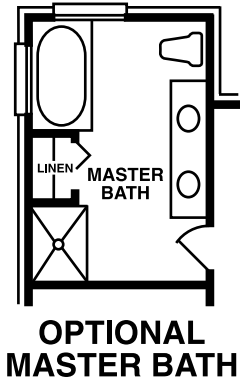

THE RUBY
 3 Bedroom Ranch
 approx. 1800 sf

THE RUBY
3 or 4 Bedroom Ranch
approx. 1800 sf

Elevation A

Elevation B

Elevation C