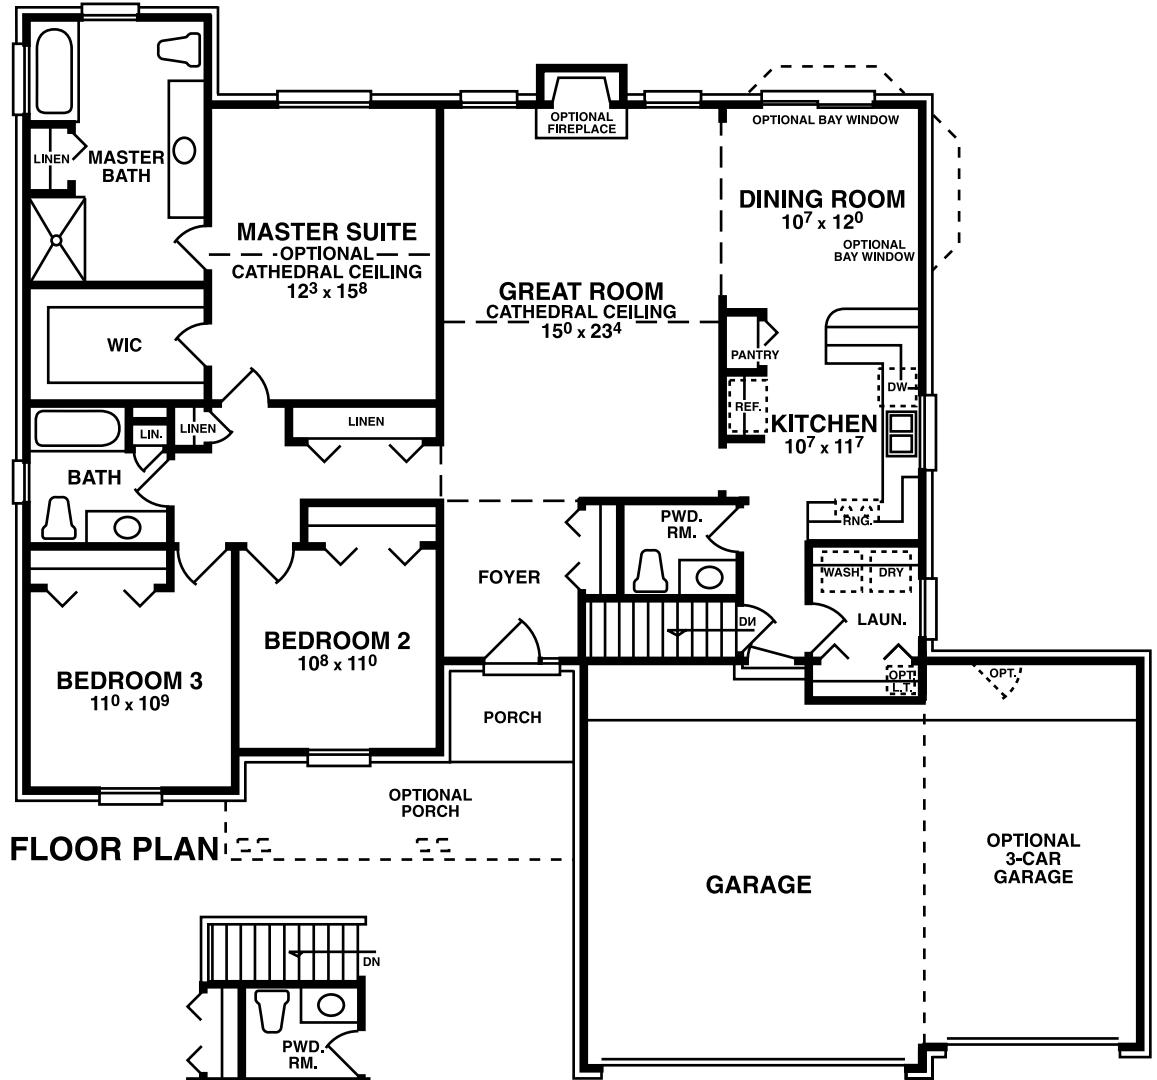

THE RUBY
 3 Bedroom Ranch
 approx. 1800 sf

THE RUBY
3 or 4 Bedroom Ranch
approx. 1800 sf

Elevation A

Elevation B

Elevation C